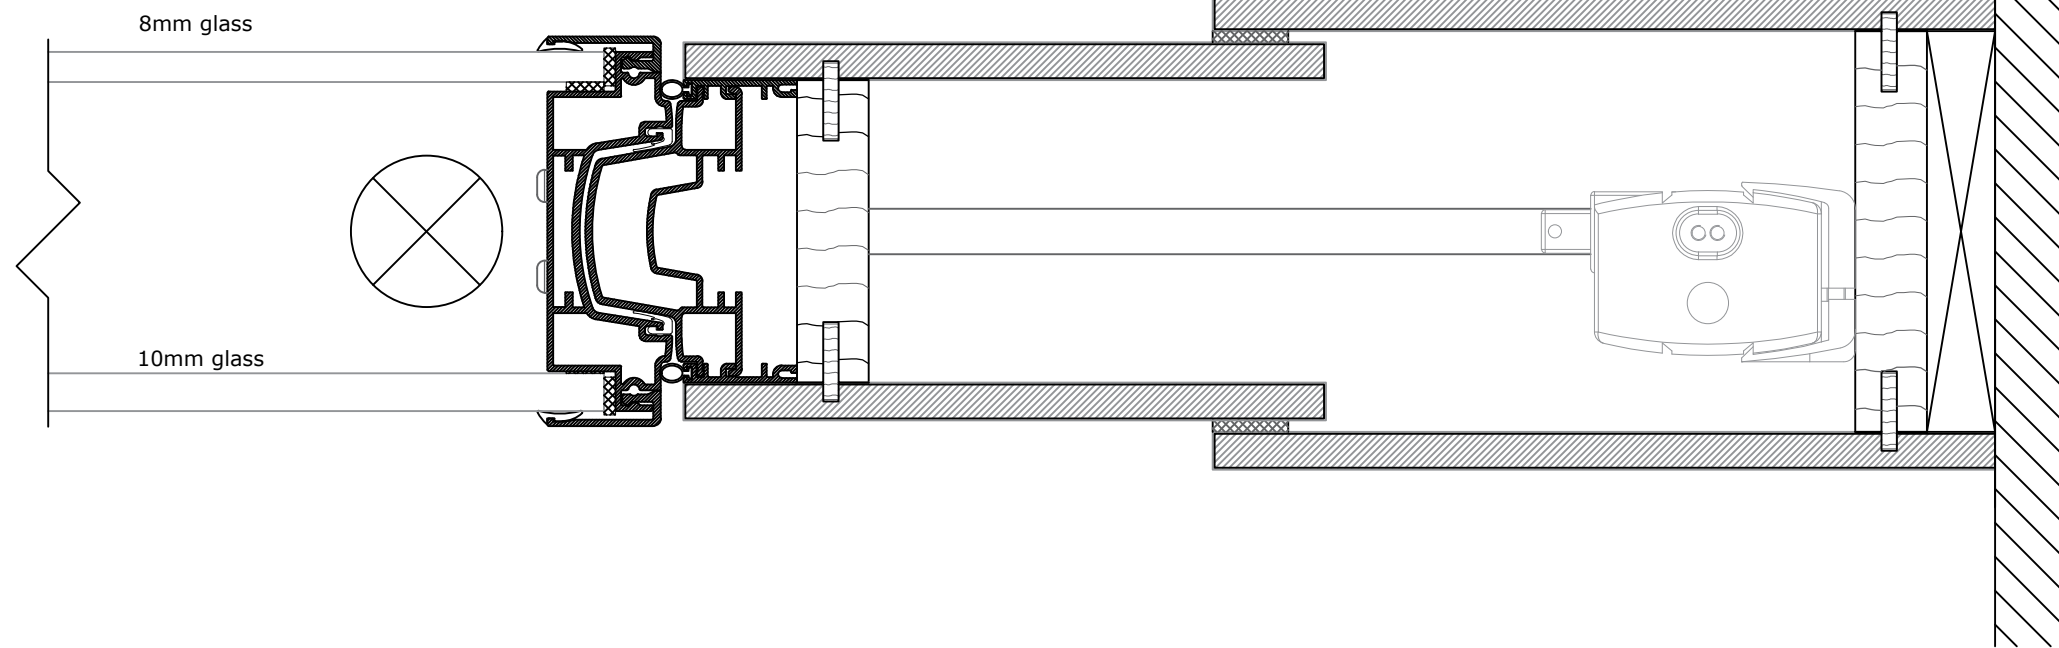

CLOSED WALL

OPENED WALL

NOTE: Optional glass for 50dB is available.

	DEKO Tlf./Tel: +45 43 55 77 11 www.deko.dk / www.deko.com	Projekt/Project: DEKO Automatically moved partition wall starter	
	Sags Nr./Case No.:	Emne/Subject: DEKO MV2 Glass 50 - Dorma Moveo MV2 Glass_V7C	Dato/Date: 2017-05-31
Mål/Scale: 1:2		Revideret/Revision: 2017-06-01-V01	Signatur Signature XX