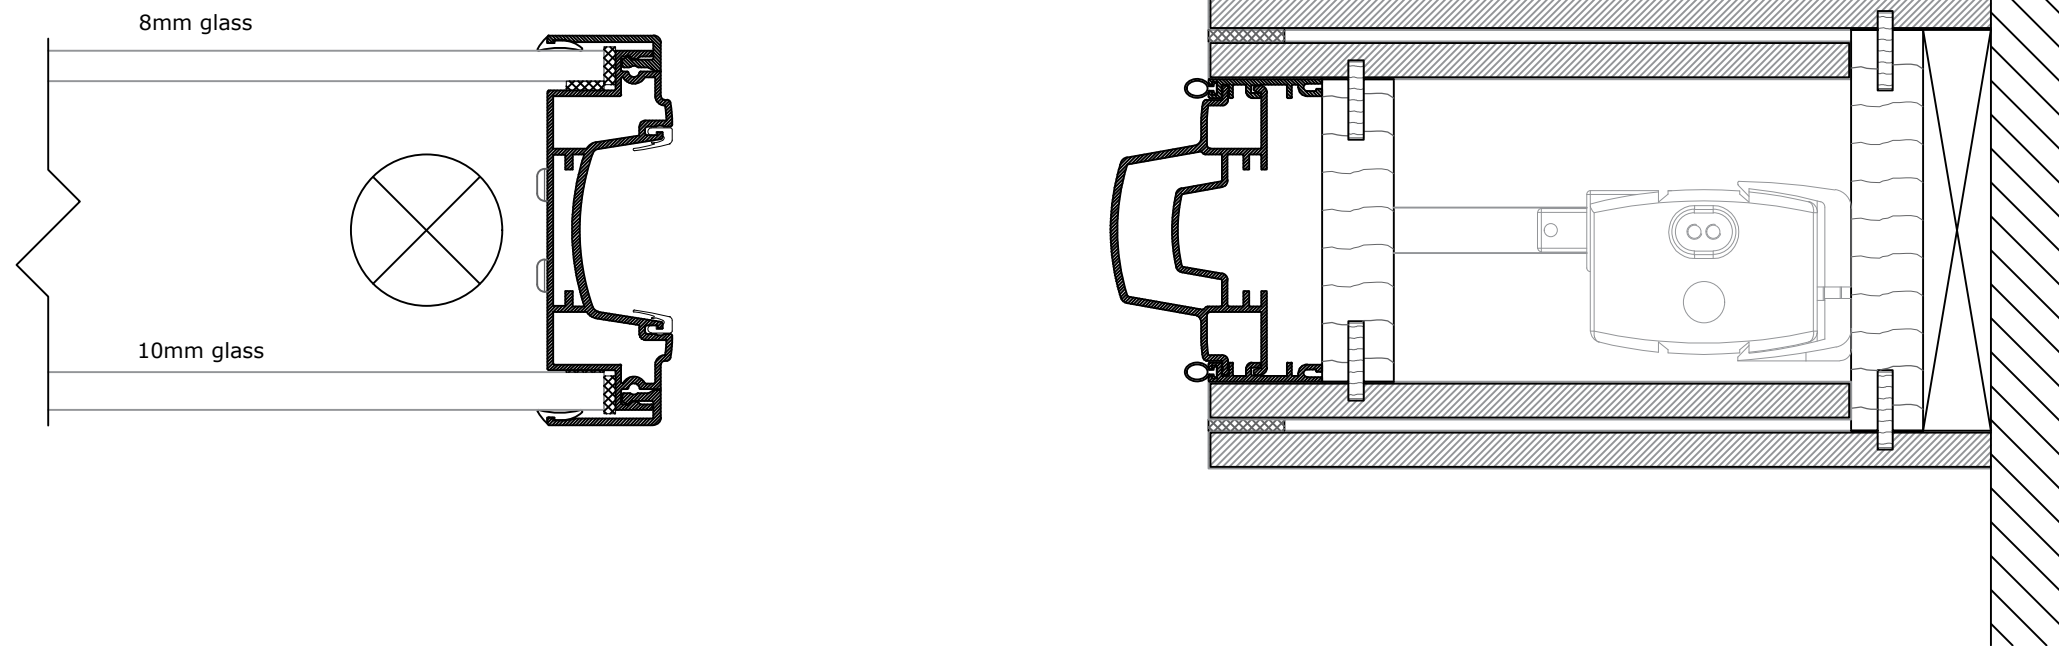

CLOSED WALL

OPENED WALL

NOTE: Optional glass for 50dB is available.

	DEKO Tlf./Tel: +45 43 55 77 11 www.deko.dk / www.deko.com	Projekt/Project: DEKO Automatically moved partition wall starter	
	Sags Nr./Case No.:	Emne/Subject: DEKO MV2 Glass 50 - Dorma Moveo MV2 Glass_V7C	Dato/Date: 2017-05-31
Mål/Scale: 1:2		Revideret/Revision: 2017-06-01-V01	Signatur Signature XX