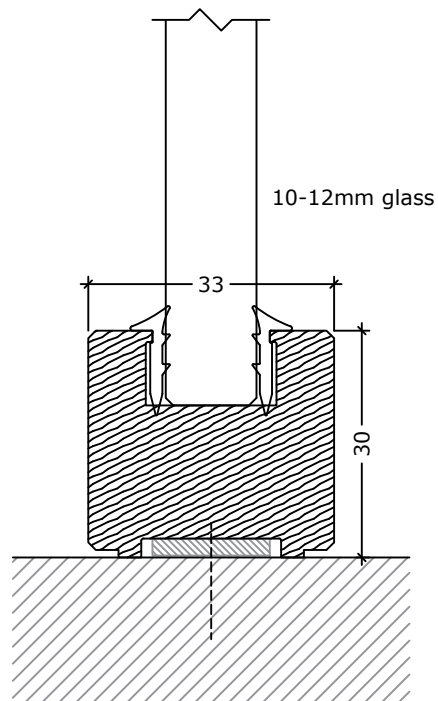

FOR PRESENTATION PURPOSE ONLY

DO NOT USE FOR INSTALLATION

DEKO

Tlf./Tel: +45 43 55 77 11

www.deko.dk / www.deko.com

Projekt/Project:

DEKO

Sags Nr./Case No.:

Emne/Subject:

DEKO FG Nature

L3A detail; Bottom connection

Vertical section

Dato/Date:

2020-03-06

Tegn. Nr.

Sheet No. 1/1

Mål/Scale: 1:1

Revideret/Revision:

2020-04-23-V01

Signatur

Signature SIB