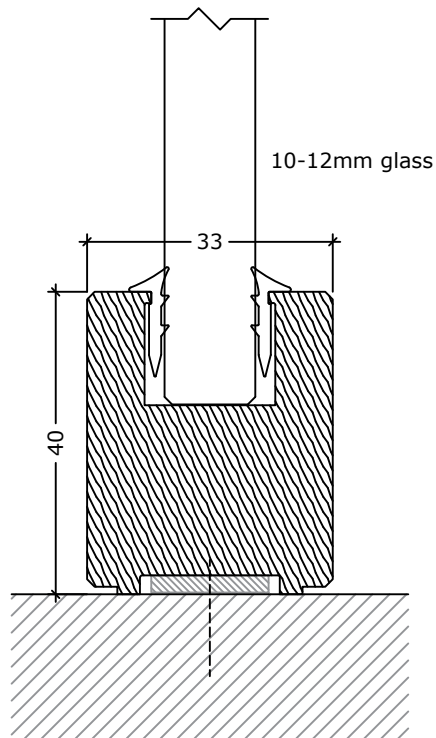

FOR PRESENTATION PURPOSE ONLY

DO NOT USE FOR INSTALLATION

DEKO

Tlf./Tel: +45 43 55 77 11

www.deko.dk / www.deko.com

Projekt/Project:

DEKO

Sags Nr./Case No.:

Emne/Subject:

DEKO FG Nature

L3B detail; Bottom connection

Vertical section

Dato/Date:

2020-03-06

Tegn. Nr.

Sheet No. 1/1

Mål/Scale: 1:1

Revideret/Revision:

2020-04-23-V01

Signatur

Signature SIB